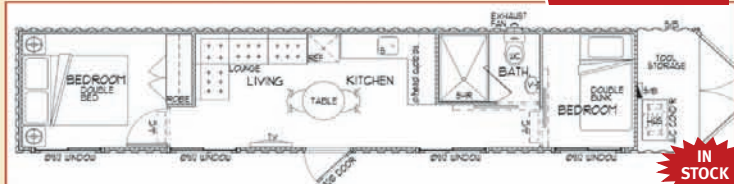

OVER 30 PLANS AVAILABLE

FROM ONLY
\$57,380
EX MELBOURNE

TWIN RETREAT 3

1 x 6m long + 1 x 12m long x 2.6m high approx. This great unit features 2 bedrooms, spacious dining/kitchen area, large lounge/ family area with a great covered outdoor patio area.

IN STOCK

FROM ONLY
\$21,950
EX MELBOURNE

COUNTRY ESCAPE 6

6m long x 2.6m high approx. Insulated, air conditioned and fully powered. Complete with window and door. Great unit, includes bedroom, bathroom and kitchenette. Excludes furniture.

COUNTRY ESCAPE 12 Option 2

12m long x 2.6m high approx. Insulated, air conditioned and powered. Complete with windows and doors. Includes kitchen, bathroom, 2 bedrooms and living. Excludes furniture.

FROM ONLY
\$35,500
EX MELBOURNE